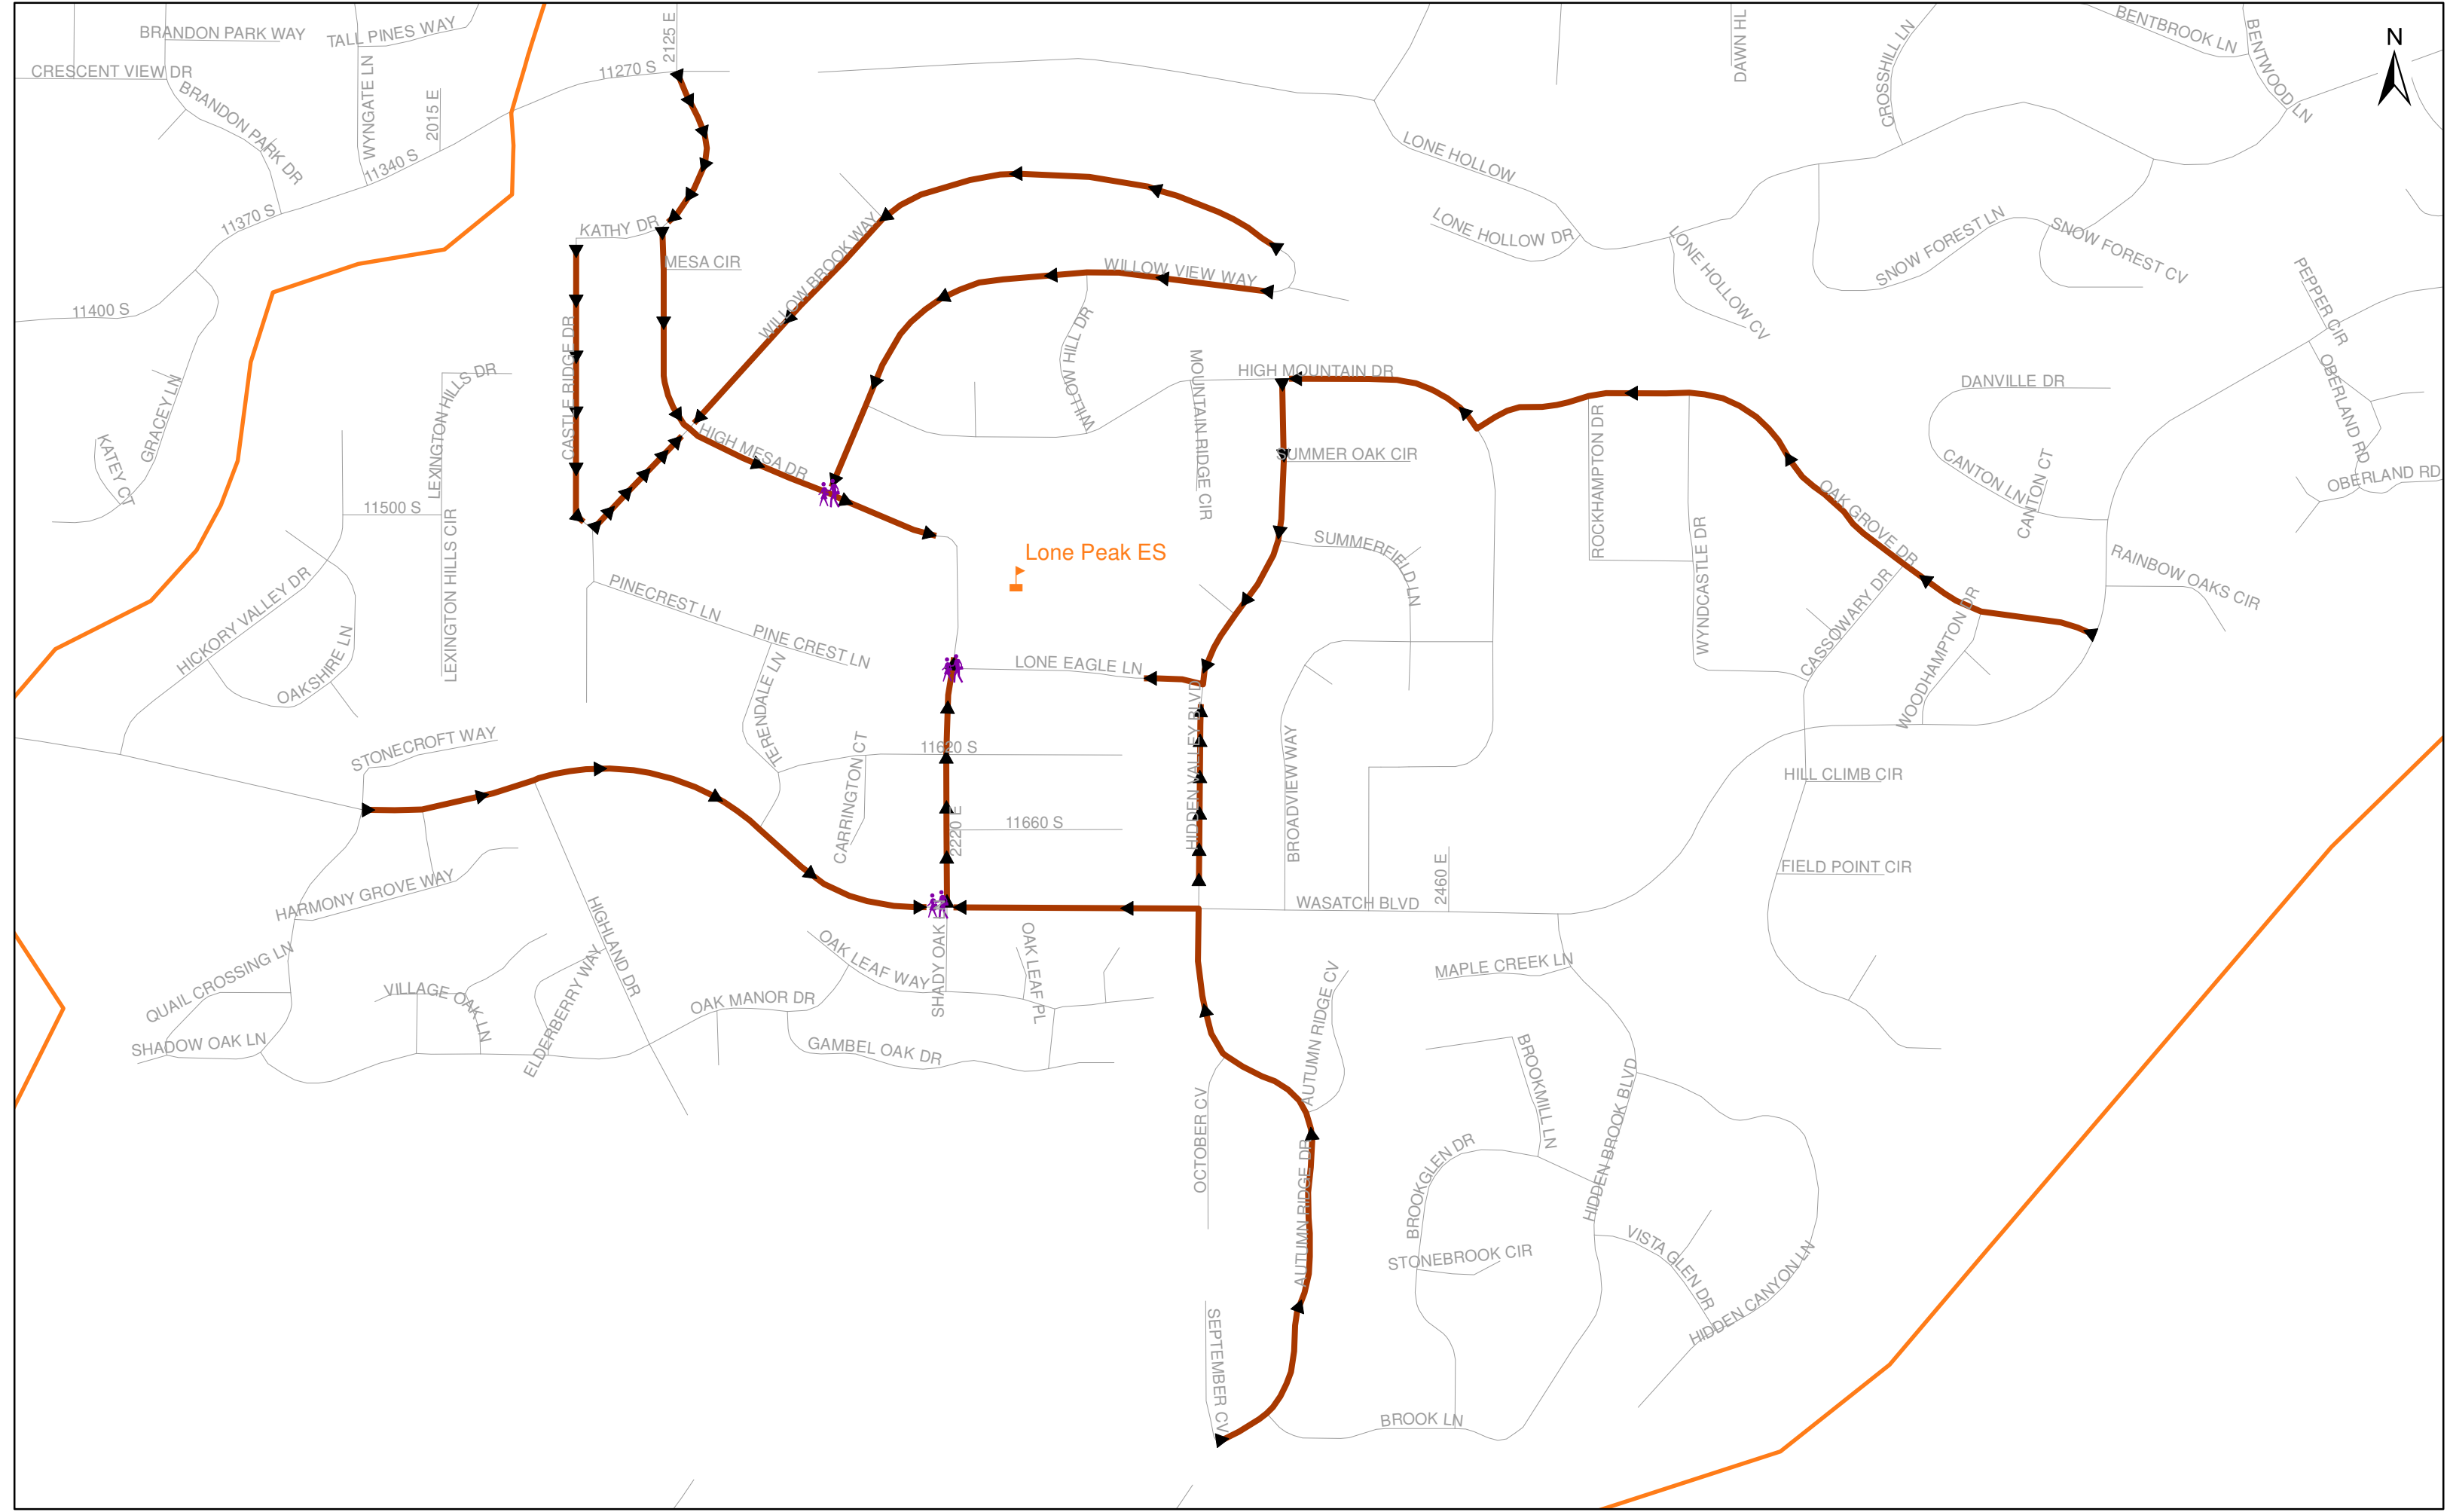

LONE PEAK ELEMENTARY SCHOOL SAFE WALKING ROUTES

Lone Peak ES

11620 S

11660 S

2460 E

2125 E

11500 S

11400 S

2220 E